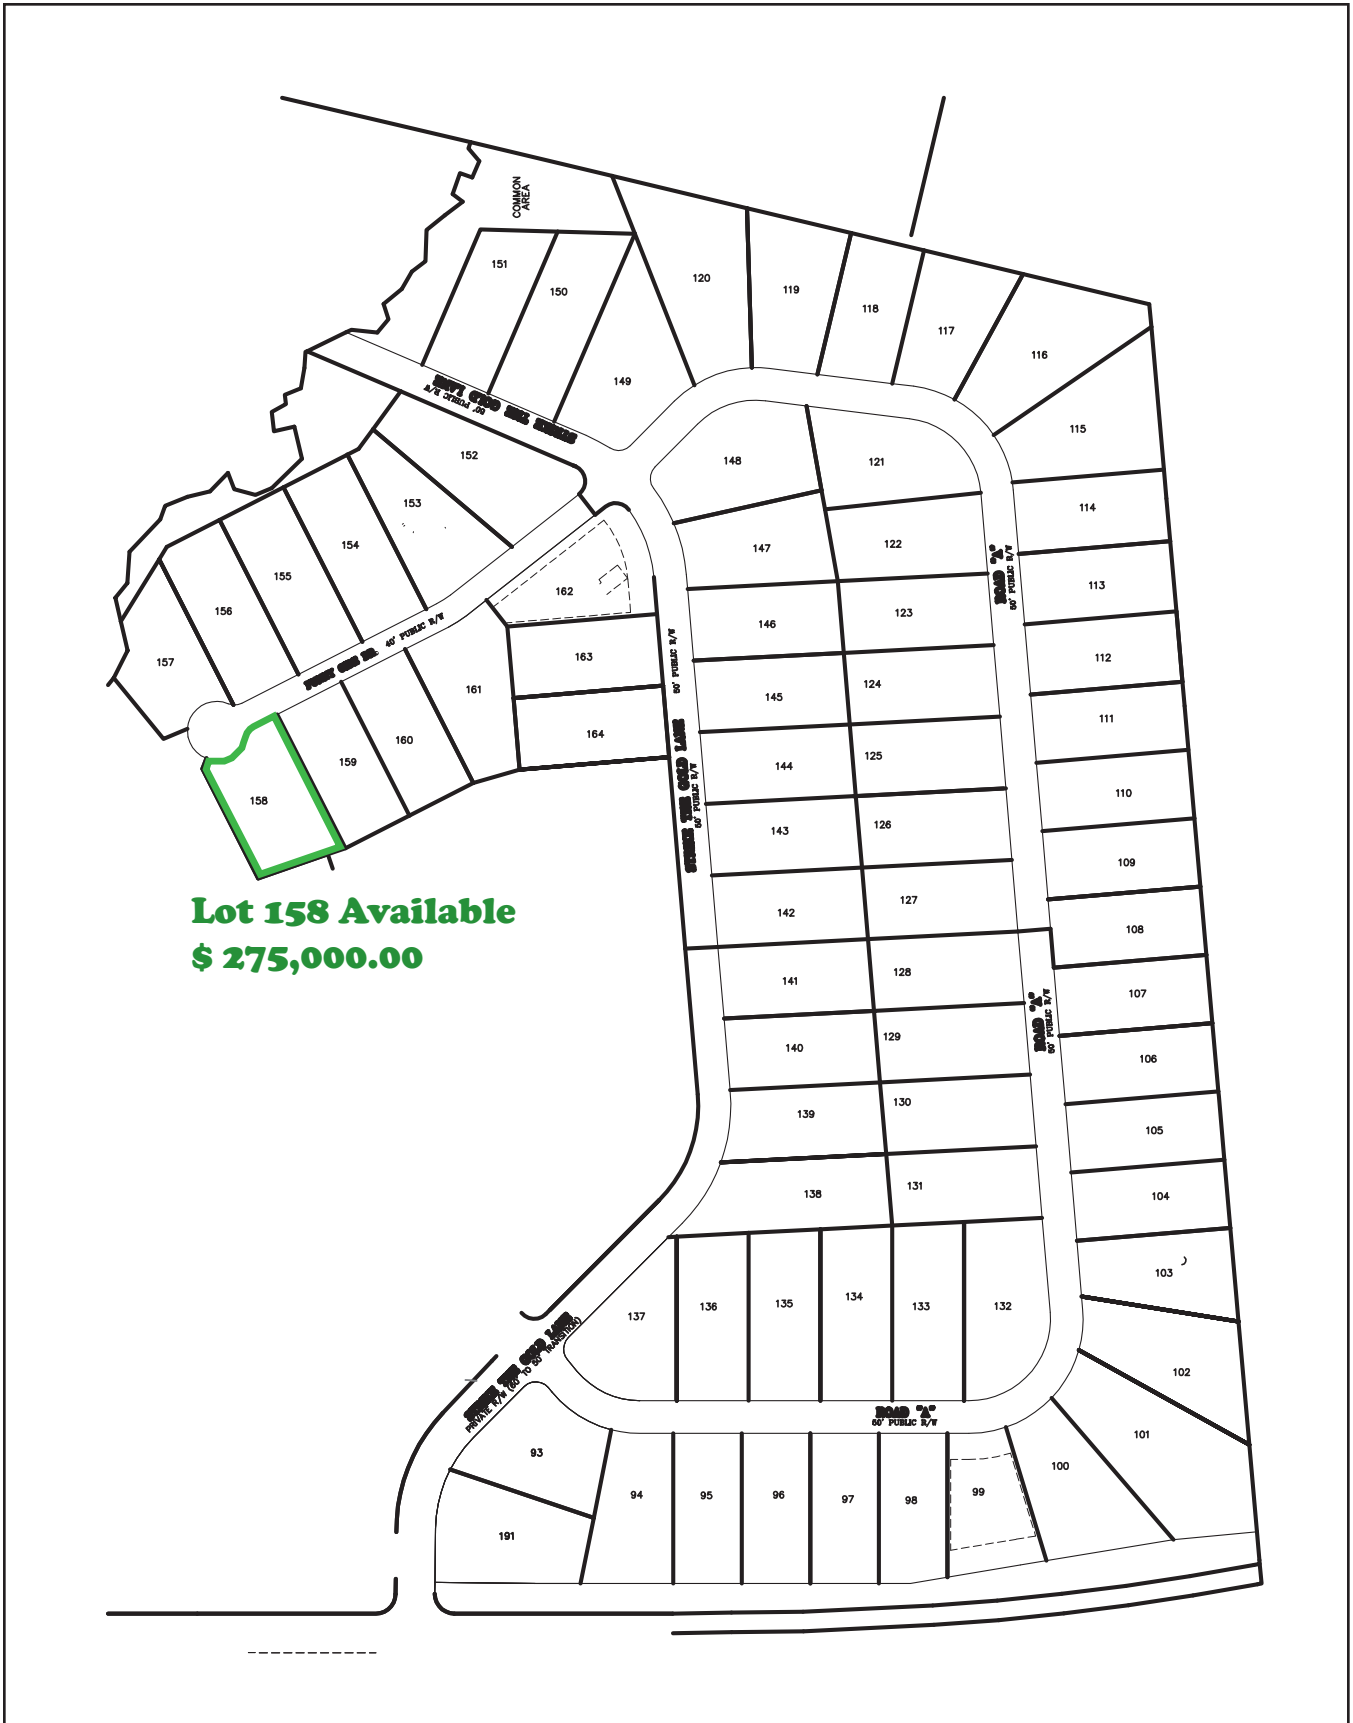

MC GEE SECTION

Lot 158 Available
\$ 275,000.00